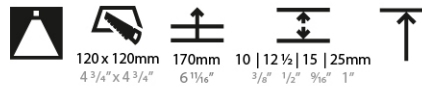

PHYSICAL

Shape: Square
Diameter (mm): 95
Diameter (in): 3 3/4
Length (mm): 106
Length (in): 4 3/16
Width (mm): 106
Width (in): 4 3/16
Depth (mm): 150
Depth (in): 5 7/8
Ceiling Thickness (mm): 10 / 12.5 / 15 / 25
Ceiling Thickness (in): 3/8 or 1/2 or 9/16 or 1
Min. Recessing Depth (mm): 170
Min. Recessing Depth (in): 6 11/16
Light Distribution: Downlight
Weight (kg): 0.705
Weight (lbs): 1.55
Fixture Finish: SSR / BKV / CWI / CRY / HAB / UFT / ITA / RUA / FTG / MYG / LOD / PUS / FRO / FUP / KIA / POP / BLS / SPG / MEY / GOH / GUM / CHC / COM / ABZ / JAG / OBR / MOS / ROR
Fixture Material: Aluminum Die Cast
Cut-out Measurements: 120mm / 4 3/4" x 120mm / 4 3/4"
Upon Request: Unique Ceiling Thickness

ELECTRICAL

Lamp Type: LED (Zhaga Standard)
Input Wattage (W): 15.5
Total Output Wattage (W): 14.5
Dimming: Tri-Mode (Non-Dimming and Phase Dimming (120Vac only) and 0-10V Dimming)
Driver Included: No
Driver Location: Recessed Housing
Driver Type: Constant Current - Universal
Driver Class: Class 2
Housing: See components
Input Voltage (V): 120 - 277
Constant Current (MA): 500

LED

Number of LEDs: 1
Color Temperature (°K): 2700 / 3000 / 3500 / 4000
Max. Delivered Lumen (lm): 940 / 980 / 1029 / 1050
Nominal Lumen (lm): 1386 / 1438 / 1511 / 1542
CRI: >90 CRI
Efficiency (%): 87.9 / 88.4 / 87.9
Lamp Life (hrs): 50000
Upon Request: RGB-W Tunable White Special Color Temperature Special LED

OPTICAL

Reflector°: 20 / 40 / 60
Upon Request: Special Beam Angles

© 2024 Zaneen Lighting, Inc. 1280-3382, F 416-247-9319, www.zaneen.com

Available for international specifications by adding 'INT' at the end of the existing Model #. For assistance on 'custom' specifications, contact zteam@zaneen.com. In a constant effort to supply the best product, we reserve the right to change specifications or materials without notice. The most recent specification sheets are found at zaneen.com

IP rating: IP20