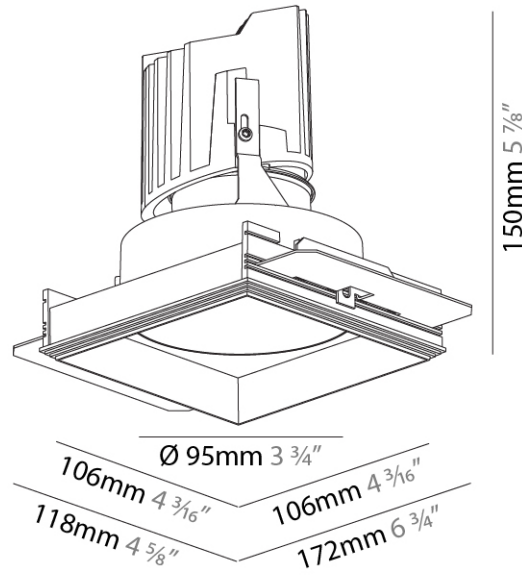

PHYSICAL

Shape: Square
Diameter (mm): 95
Diameter (in): 3 3/4
Length (mm): 106
Length (in): 4 3/16
Width (mm): 106
Width (in): 4 3/16
Depth (mm): 150
Depth (in): 5 7/8
Ceiling Thickness (mm): 10 / 12.5 / 15 / 25
Ceiling Thickness (in): 3/8 or 1/2 or 9/16 or 1
Min. Recessing Depth (mm): 170
Min. Recessing Depth (in): 6 11/16
Light Distribution: Downlight
Weight (kg): 0.705
Weight (lbs): 1.55
Fixture Finish: SSR / BKV / CWI / CRY / HAB / UFT / ITA / RUA / FTG / MYG / LOD / PUS / FRO / FUP / KIA / POP / BLS / SPG / MEY / GOH / GUM / CHC / COM / ABZ / JAG / OBR / MOS / ROR
Fixture Material: Aluminum Die Cast
Cut-out Measurements: 120mm / 4 3/4" x 120mm / 4 3/4"
Upon Request: Unique Ceiling Thickness

ELECTRICAL

Lamp Type: LED (Zhaga Standard)
Input Wattage (W): 15.5
Total Output Wattage (W): 14.5
Dimming: Tri-Mode (Non-Dimming and Phase Dimming (120Vac only) and 0-10V Dimming)
Driver Included: No
Driver Location: Recessed Housing
Driver Type: Constant Current - Universal
Driver Class: Class 2
Housing: See components
Input Voltage (V): 120 - 277
Constant Current (MA): 500

LED

Number of LEDs: 1
Color Temperature (°K): 2700 / 3000 / 3500 / 4000
Max. Delivered Lumen (lm): 940 / 980 / 1029 / 1050
Nominal Lumen (lm): 1386 / 1438 / 1511 / 1542
CRI: >90 CRI
Efficiency (%): 87.9 / 88.4 / 87.9
Lamp Life (hrs): 50000
Upon Request: RGB-W Tunable White Special Color Temperature Special LED

OPTICAL

Reflector°: 20 / 40 / 60
Upon Request: Special Beam Angles

© 2024 Zaneen Lighting, Inc. 1280-3382, F 416-247-9319, www.zaneen.com

Available for international specifications by adding 'INT' at the end of the existing Model #. For assistance on 'custom' specifications, contact zteam@zaneen.com. In a constant effort to supply the best product, we reserve the right to change specifications or materials without notice. The most recent specification sheets are found at zaneen.com

IP rating: IP20