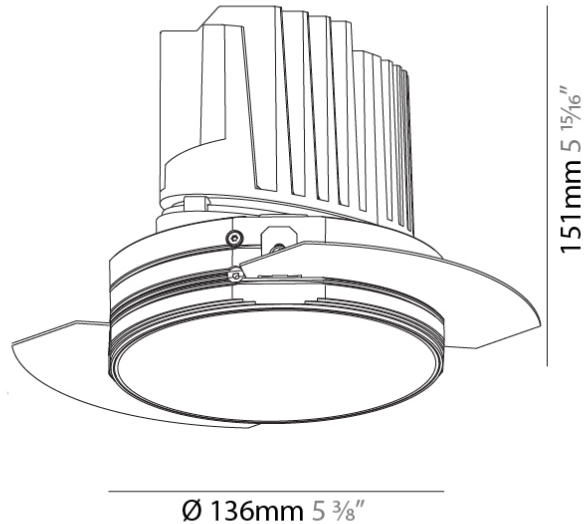

ELECTRICAL

Lamp Type: LED (Zhaga Standard)
Input Wattage (W): 28
Total Output Wattage (W): 26.4
Dimming: Tri-Mode (Non-Dimming and Phase Dimming (120Vac only) and 0-10V Dimming)
Driver Included: No
Driver Location: Recessed Housing
Driver Type: Constant Current - Universal
Driver Class: Class 2
Housing: See components
Input Voltage (V): 120 - 277
Constant Current (MA): 700

LED

Number of LEDs: 1
Color Temperature (°K): 2700 / 3000 / 3500 / 4000
Max. Delivered Lumen (lm): 2156 / 2244 / 2377 / 2425
Nominal Lumen (lm): 2909 / 3028 / 3208 / 2373
CRI: >90 CRI
Lamp Life (hrs): 50000
Upon Request: RGB-W Tunable White Special Color Temperature Special LED

OPTICAL

Reflector°: 18 / 34
Optic°: Lens Pack - No Lens / Linear Spread Lens / Honeycomb / Spread Lens
Adjustability: Fixed
Upon Request: Special Beam Angles

RATINGS AND CERTIFICATIONS

382, F 416-247-9319, www.zaneen.com

Created by Zaneen Lighting for North American Standards at the end of the existing Model #. For assistance on 'custom' specifications, contact zteam@zaneen.com. In a constant effort to supply the best product, we reserve the right to change specifications or materials without notice. The most recent specification sheets are found at zaneen.com

IP rating: IP20