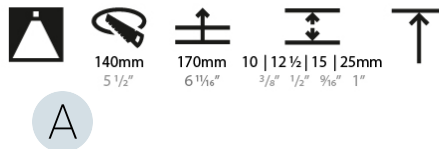

ELECTRICAL

Lamp Type: LED (Zhaga Standard)
Input Wattage (W): 28
Total Output Wattage (W): 26.4
Dimming: Tri-Mode (Non-Dimming and Phase Dimming (120Vac only) and 0-10V Dimming)
Driver Included: No
Driver Location: Recessed Housing
Driver Type: Constant Current - Universal
Driver Class: Class 2
Housing: See components
Input Voltage (V): 120 - 277
Constant Current (MA): 700

LED

Number of LEDs: 1
Color Temperature (°K): 2700 / 3000 / 3500 / 4000
Max. Delivered Lumen (lm): 2156 / 2244 / 2377 / 2425
Nominal Lumen (lm): 2909 / 3028 / 3208 / 2373
CRI: >90 CRI
Lamp Life (hrs): 50000
Upon Request: RGB-W Tunable White Special Color Temperature Special LED

OPTICAL

Reflector°: 18 / 34
Optic°: Lens Pack - No Lens / Linear Spread Lens / Honeycomb / Spread Lens
Adjustability: Fixed
Upon Request: Special Beam Angles

RATINGS AND CERTIFICATIONS

382, F 416-247-9319, www.zaneen.com

Created by Zaneen Lighting for North American Standards at the end of the existing Model #. For assistance on 'custom' specifications, contact zteam@zaneen.com. In a constant effort to supply the best product, we reserve the right to change specifications or materials without notice. The most recent specification sheets are found at zaneen.com

IP rating: IP20